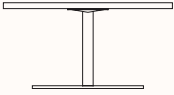

Tops:

Base:

Dimensions

Square Table Tops

S: 600 x 600mm
M: 700 x 700mm
L: 800 x 800mm

Round Table Tops

S: 600 x 600mm
M: 700 x 700mm
L: 800 x 800mm

Table with DIA370 Base

OW 370mm
OH 400mm
P81 to suit 600x600 square or 600DIA round top

Table with DIA460 Base

OW 460mm
OH 720mm
P83 to suit 600x600 square or 600DIA round top

Table with DIA590 Base

OW 590mm
OH 1100mm
P88 to suit 700/800DIA round top or 700x700/800x800 square top

Adjustable Table with DIA460 Base

OW 460mm
OH 520-700/720-1020mm
P69 to suit 600x600 square or 600DIA round top

Adjustable Table with DIA590 Base

OW 590mm
OH 520-700/720-1020mm
P70 to suit 700/800DIA round top or 700x700 square top