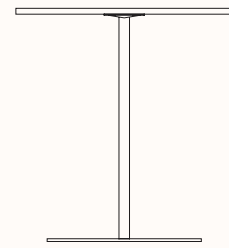

BRIO Table

Features:

Brio adapts to any space with its versatility. With its elegant functionality and lightness, this table meets all needs in a bar, restaurant or office setting.

Option:

- Square or round fixed or height adjustable tables

Tops:

Base:

Dimensions

Square Table Tops

S: 600 x 600mm
M: 700 x 700mm
L: 800 x 800mm

Round Table Tops

S: 600 x 600mm
M: 700 x 700mm
L: 800 x 800mm

Table with DIA370 Base

OW 370mm
OH 400mm
P81 to suit 600x600 square or 600DIA round top

Table with DIA460 Base

OW 460mm
OH 720mm
P83 to suit 600x600 square or 600DIA round top

Table with DIA590 Base

OW 590mm
OH 1100mm
P88 to suit 700/800DIA round top or 700x700/800x800 square top

Adjustable Table with DIA460 Base

OW 460mm
OH 520-700/720-1020mm
P69 to suit 600x600 square or 600DIA round top

Adjustable Table with DIA590 Base

OW 590mm
OH 520-700/720-1020mm
P70 to suit 700/800DIA round top or 700x700 square top